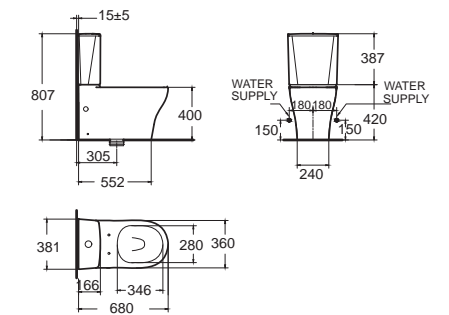

Cygnnet Hygiene Rim
ซีกเน็ต ไฮยีน ริม
CL26255-6DACTCB
2625SC-WT-0
โถสุขภัณฑ์แบบสองชิ้น
ประหยัดน้ำ ใช้น้ำเพียง 3/4.5 ลิตร
พารองนั่ง Armorlid
ราคา 9,650.-