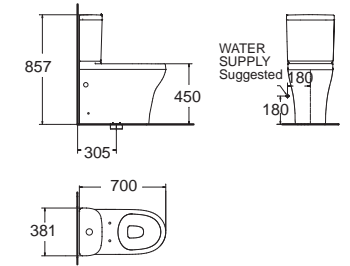

**Cygnnet Hygiene Rim
Right Height**
ซีกเน็ต ไฮยีน ริม
ความสูงพิเศษ
CL26265-6DACTCB
2626SC-WT-0
โถสุขภัณฑ์แบบสองชิ้น
ความสูงพิเศษ
ประหยัดน้ำ ใช้น้ำเพียง 3/4.5 ลิตร
พารองนั่ง Armorlid
ราคา 9,770.-