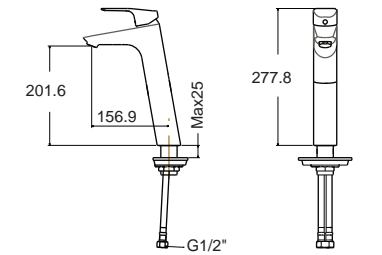

FFAS0303-1T1500BTO
A-0303-110B
ไม่รวมสวิตช์
และสวิตช์ปาวาล์ว
ราคา 6,730.-