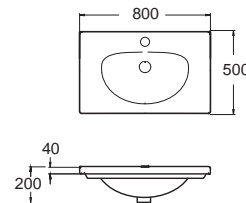

Neo Modern บ็โม่ โนเดิร์น
CCASF433-1010410F0
WP-F433-WT
อ่างล้างหน้าแบบเคาน์เตอร์
ราคา 4,920.-

ราคาอ่างล้างหน้าดังกล่าวไม่รวมท่อน้ำบนอ่างล้างหน้า เคาน์เตอร์ และสติ้อน้ำทิ้ง