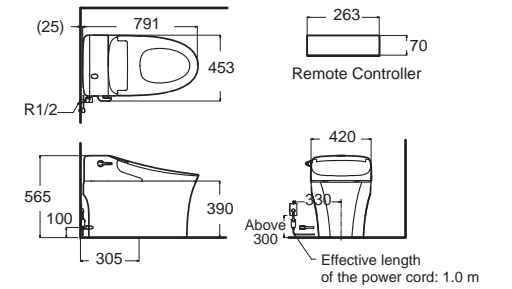

FULLY AUTOMATED SYSTEM

AUTO FLUSH
ลดเวลาบาย ด้วยระบบฟลัชอัตโนมัติ

NOZZLE SHUTTER
A nozzle shutter prevents waste materials from getting to the nozzle tips, thus ensuring better hygiene.

SIPHONMAX
Cleans the bowl thoroughly with a powerful siphon flushing system. ระบบฟลัชไซฟอนเมกซ์ ทรงพลัง พลิกสิ่งสกปรกในพรีบิตา

SELF CLEANING NOZZLE
Activates nozzle rinsing action. ทำความสะอาดก้านฉีดอัตโนมัติ ทั้งก่อนและหลังใช้

บานปิดก้านฉีด ช่วยป้องกัน สิ่งสกปรกเกาะติดก้านฉีด เพื่อความมั่นใจในสุขอนามัย

QUICK-DETACH SEAT COVER
The design of the seat cover allows it to be easily detached for convenient cleaning of hard-to-reach areas. พารองนั่งถอดออกง่าย เพื่อสะดวกต่อการทำความสะอาด ส่วนที่เช็ดดูไม่ถึง

HYGIENIC

POSTERIOR CLEANSING
Offers a strong, direct spray for a thorough cleanse. ก้านฉีดชำระด้านหลัง ทรงพลัง ตรงจุด เพื่อความสะอาดหมดจด

MESSAGE
The spray alternates between strong and mild sprays, creating a massaging effect that indulges the user เลือกรูปแบบฉีดชำระเพื่อการนวดได้ ทั้งแบบแรงและเบา

COMFORTCLEAN™
สารเคลือบป้องกันและยับยั้งเชื้อแบคทีเรียต่าง ๆ รวมทั้ง E.Coli พร้อมทั้งช่วยทำลายสิ่งสกปรก และกลิ่นไม่พึงประสงค์ที่ติดอยู่กับ พิวสัณฑ์ได้อย่างมีประสิทธิภาพ

FEMININE AIR BUBBLE SOFT CLEANSING
A gentle flow of warm aerated water with air bubble provides a soothing shower that's gentle enough for a woman's delicate areas. ก้านฉีดชำระด้านหน้า (สำหรับสุภาพสตรี) ฉีดชำระด้วยสายน้ำผสมฟองอากาศ ให้สัมผัสที่นุ่มนวล

ANTI-BACTERIAL PROTECTION
Uses anti-bacterial resin on seat, cover, nozzle and remote control. Certified to SIAA ISO 22196 standard for anti-bacterial efficacy (seat only). ป้องกันและยับยั้ง การเติบโตของแบคทีเรีย ในพารองนั่ง ก้านฉีด และรีโมท ได้รับการรับรอง มาตรฐาน SIAA ISO 22196 (เฉพาะพารองนั่ง)

COMFORT TECHNOLOGY

HEATED SEAT
Temperature can be easily adjusted for comfort. พารองนั่งปรับอุณหภูมิได้

SLOW CLOSING SEAT & COVER
Gentle and quiet closing action. พารองนั่งเปิด-ปิด แบบนุ่มนวล

DEODORIZER
Gets rid of odors and maintains freshness. ระบบกำจัดกลิ่น และคงความสดชื่นตลอดเวลา

REMOTE CONTROL
All bidet functions can be easily operated via a handy remote control. ทุกฟังก์ชัน สามารถสั่งการผ่านรีโมทคอนโทรล

DRYER
Temperature can be easily adjusted for comfort. ระบบเป่าลมอุ่น ปรับได้หลายระดับ

ENERGY SAVING

POWER SAVING
Minimizes unnecessary power consumption when shower toilet is not in use. ช่วยลดการใช้พลังงานโดยไม่จำเป็น ในขณะที่ไม่ได้ใช้สุขภัณฑ์

CIRCUIT BREAKER
Safely blocks short circuits from humid environments. ปลอดภัยยิ่งขึ้นด้วยระบบตัดไฟอัตโนมัติ โดยจะทำงานหากเกิดไฟรั่ว