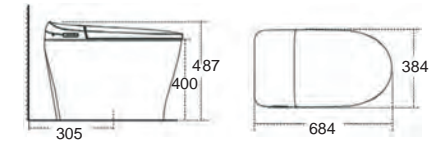

e-Lite
Smart Toilet (auto open-close)
อี-ไลต์
CEAS70DY-1000400T0
2070-WT-9
โกลุภัณฑ์อัจฉริยะ:
ประหยัดน้ำ ใช้น้ำไม่เกิน 4.8 ลิตร
(พาดเปิด-ปิดอัตโนมัติ)
ราคา 41,260.-