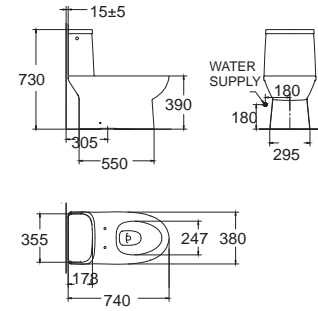

ราคา 11,730.-