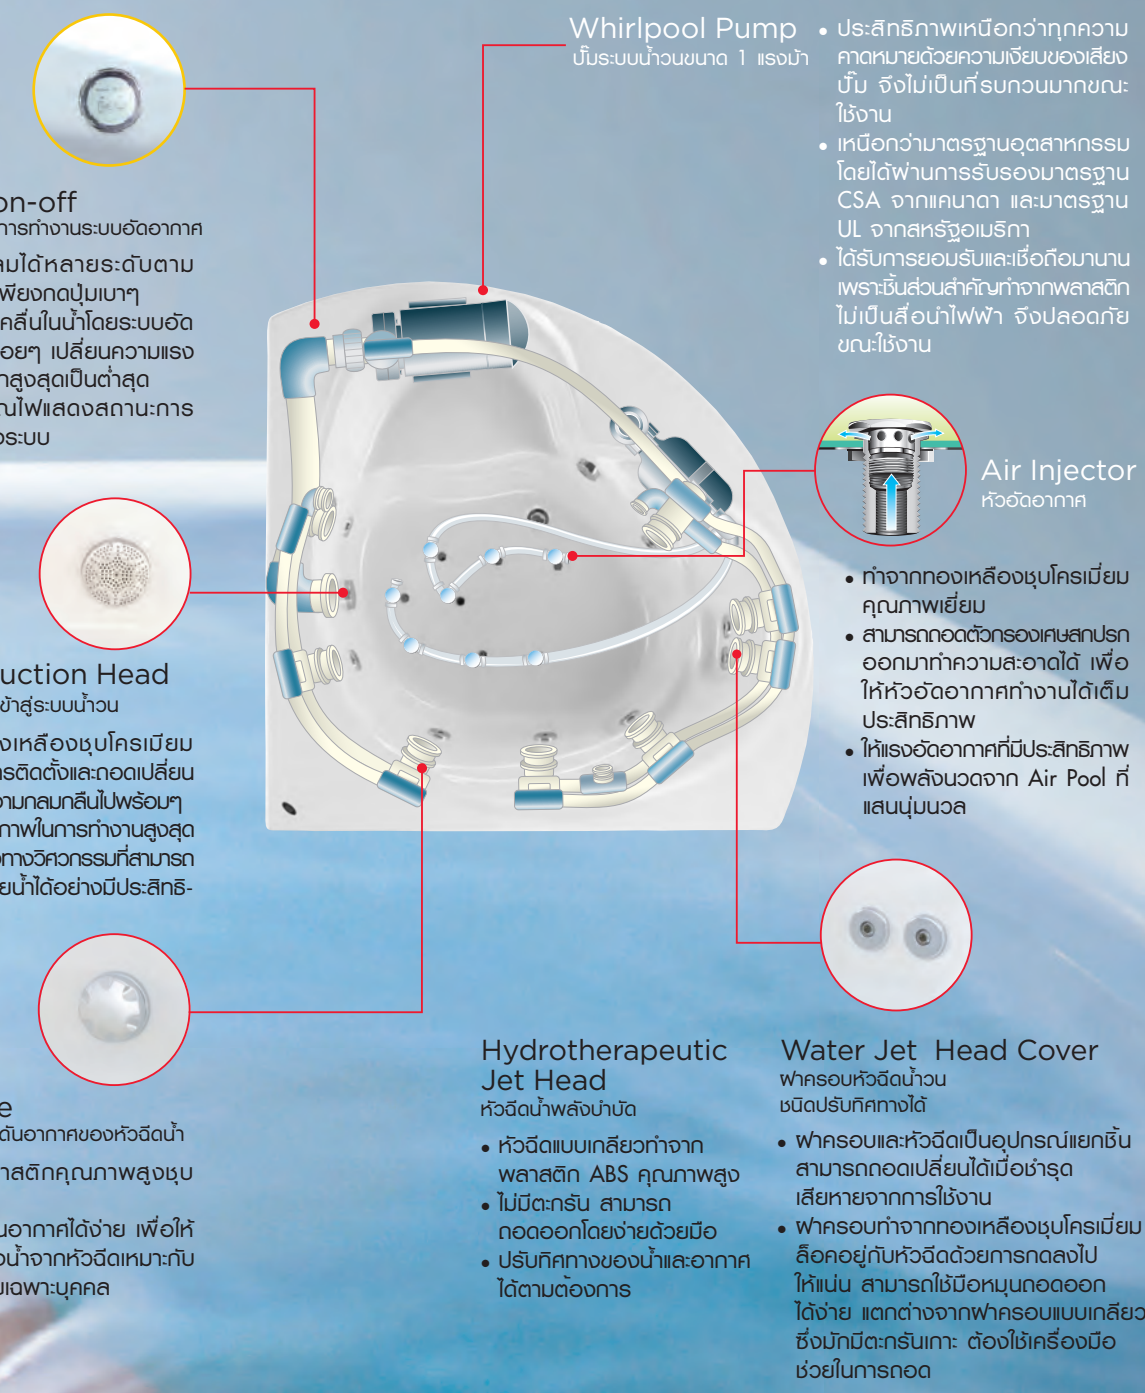

Whirlpool & airpool tubs

อ่างอาบน้ำนวด พร้อมระบบอัดอากาศ

เชื่อมั่นในคุณภาพ และความปลอดภัยตามมาตรฐานสากล เลือกอ่างอาบน้ำนวดพร้อมระบบอัดอากาศ จากอเมริกันสแตนดาร์ด

- ปลอดภัยกว่าทุกแบรนด์ ด้วยชุดตัดกระแสไฟฟ้ารั่ว พร้อมระบบเซ็นเซอร์ตรวจวัดระดับน้ำ (Earth Leak Circuit Breaker with Water Level Sensor) ช่วยป้องกันกระแสไฟฟ้ารั่ว และป้องกันการเปิดระบบนวดในขณะที่ไม่มีการใช้งาน (Dry Running) หรือระดับน้ำในอ่างอาบน้ำมีไม่เพียงพอต่อการทำงานของระบบนวด ซึ่งจะทำให้ระบบน้ำเกิดความเสียหาย เช่น ปั๊มน้ำไหม้ และไฟฟ้าช็อต
- ปั๊มลมระบบอัดอากาศ (Air Blower) ขนาด 1 แรงม้า ได้รับการรับรองมาตรฐาน CSA จากแคนาดา และมาตรฐาน UL จากสหรัฐอเมริกา
- ควบคุมการเปิด/ปิด ด้วยไฟฟ้าผ่านสวิตช์ควบคุมระบบสลับไฟ
- อ่างอาบน้ำนวด/ระบบอัดอากาศทุกใบ ติดตั้งขาตั้งปรับระดับได้ สะดวกต่อการซ่อมบำรุง และการติดตั้งในพื้นที่ที่ไม่ได้ระนาบ

Switch on-off
สวิตช์ควบคุมการทำงานระบบอัดอากาศ

- ปรับแรงลมได้หลายระดับตามต้องการ เพียงกดปุ่มเบาๆ
- มีปุ่มสร้างคลื่นในน้ำโดยระบบอัดอากาศจะค่อยๆ เปลี่ยนความแรงของลมจากสูงสุดเป็นต่ำสุด
- มีสัญญาณไฟแสดงสถานะการทำงานของระบบ

Whirlpool Pump
เป็นระบบนวดขนาด 1 แรงม้า

- ประสิทธิภาพเหนือกว่าทุกความหมายโดยความเรียบของเสียงปั๊ม จึงไม่เป็นที่รบกวนมากขณะใช้งาน
- เหนือกว่ามาตรฐานอุตสาหกรรมโดยได้ผ่านการรับรองมาตรฐาน CSA จากแคนาดา และมาตรฐาน UL จากสหรัฐอเมริกา
- ได้รับการยอมรับและเชื่อถือมานาน เพราะชิ้นส่วนสำคัญทำจากพลาสติก ไม่เป็นสื่อนำไฟฟ้า จึงปลอดภัยขณะใช้งาน

Air Injector
หัวอัดอากาศ

- ทำจากทองเหลืองรูปโครเมียมคุณภาพเยี่ยม
- สามารถถอดตัวกรองเศษสกปรกออกมาทำความสะอาดได้ เพื่อให้หัวอัดอากาศทำงานได้เต็มประสิทธิภาพ
- ให้แรงอัดอากาศที่มีประสิทธิภาพ เพื่อพลังนวดจาก Air Pool ที่แสนนุ่มนวล

Water Suction Head
หัวดูดน้ำกลับเข้าสู่ระบบนวด

- ทำจากทองเหลืองรูปโครเมียมสะดวกในการติดตั้งและถอดเปลี่ยนให้ความสวยงามกลมกลืนไปพร้อมๆ กับประสิทธิภาพในการทำงานสูงสุด
- มีโครงสร้างทางวิศวกรรมที่สามารถดูดและระบายน้ำได้อย่างมีประสิทธิภาพ

Air Valve
วาล์วปรับแรงดันอากาศของหัวฉีดน้ำ

- ทำจากพลาสติกคุณภาพสูงรูปโครเมียม
- ปรับแรงดันอากาศได้ง่าย เพื่อให้แรงดันของน้ำจากหัวฉีดเหมาะกับความสะดวกเฉพาะบุคคล

Hydrotherapeutic Jet Head
หัวฉีดน้ำพลังบำบัด

- หัวฉีดแบบเกลียวทำจากพลาสติก ABS คุณภาพสูง
- ไม่มีตะกรัน สามารถถอดออกโดยง่ายด้วยมือ
- ปรับทิศทางของน้ำและอากาศได้ตามต้องการ

Water Jet Head Cover
ฟัครอบหัวฉีดนวดชนิดปรับทิศทางได้

- ฟัครอบและหัวฉีดเป็นอุปกรณ์แยกชิ้นสามารถถอดเปลี่ยนได้เมื่อชำรุดเสียหายจากการใช้งาน
- ฟัครอบทำจากทองเหลืองรูปโครเมียม ล็อคอยู่กับหัวฉีดด้วยการกดลงไปให้แน่น สามารถใช้มือหมุนถอดออกได้ง่าย แตกต่างจากฟัครอบแบบเกลียวซึ่งมักมีตะกรันเกาะ ต้องใช้เครื่องมือช่วยในการถอด

Special features อุปกรณ์เสริมพิเศษจากอเมริกันสแตนดาร์ด (เฉพาะกับอ่างอาบน้ำนวดที่ระบุเท่านั้น)

Adjustable legs ขาตั้งปรับระดับได้ เพื่อให้การติดตั้งอ่างอาบน้ำได้เหมาะสม แข็งแรง ทนทาน รองรับน้ำหนักได้ดี แต่สามารถปรับระดับสูง-ต่ำได้ตามต้องการ	Headrest หมอนรองศีรษะ เพิ่มความสบายยิ่งขึ้น สำหรับความรู้สึกดีๆ ที่เกิดขึ้นเมื่อใช้อ่างอาบน้ำอเมริกันสแตนดาร์ด	ภาพแสดงตำแหน่ง การติดตั้งก๊อกน้ำ แบบติดตั้งผนัง (ตำแหน่งจะแตกต่างกันไปในแต่ละรุ่น)
Handgrip มือจับ เพื่อเพิ่มความสะดวกในการใช้งาน (รุ่นของมือจับจะจัดให้เหมาะสมกับรุ่นของอ่างอาบน้ำ)	หมอนรองศีรษะทรงเหลี่ยม สำหรับอ่างอาบน้ำรุ่น อัมเมชั่น	ภาพแสดงตำแหน่ง การติดตั้งก๊อกน้ำ แบบติดตั้งอ่าง (ตำแหน่งจะแตกต่างกันไปในแต่ละรุ่น)