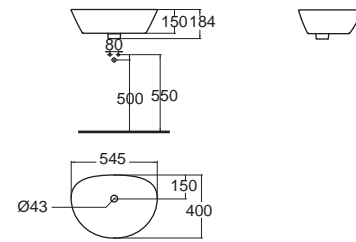

Neo Modern บ็โม่ โนเดิร์น
CCASF633-0000410F0
WP-F633-WT
อ่างล้างหน้า
แบบวางบนเคาน์เตอร์
55 ซม.
ราคา 3,490.-
อุปกรณ์แนะนำ : สติ้ออ่างล้างหน้า
F78009-CHADY A-8009 (แยกจำหน่าย)